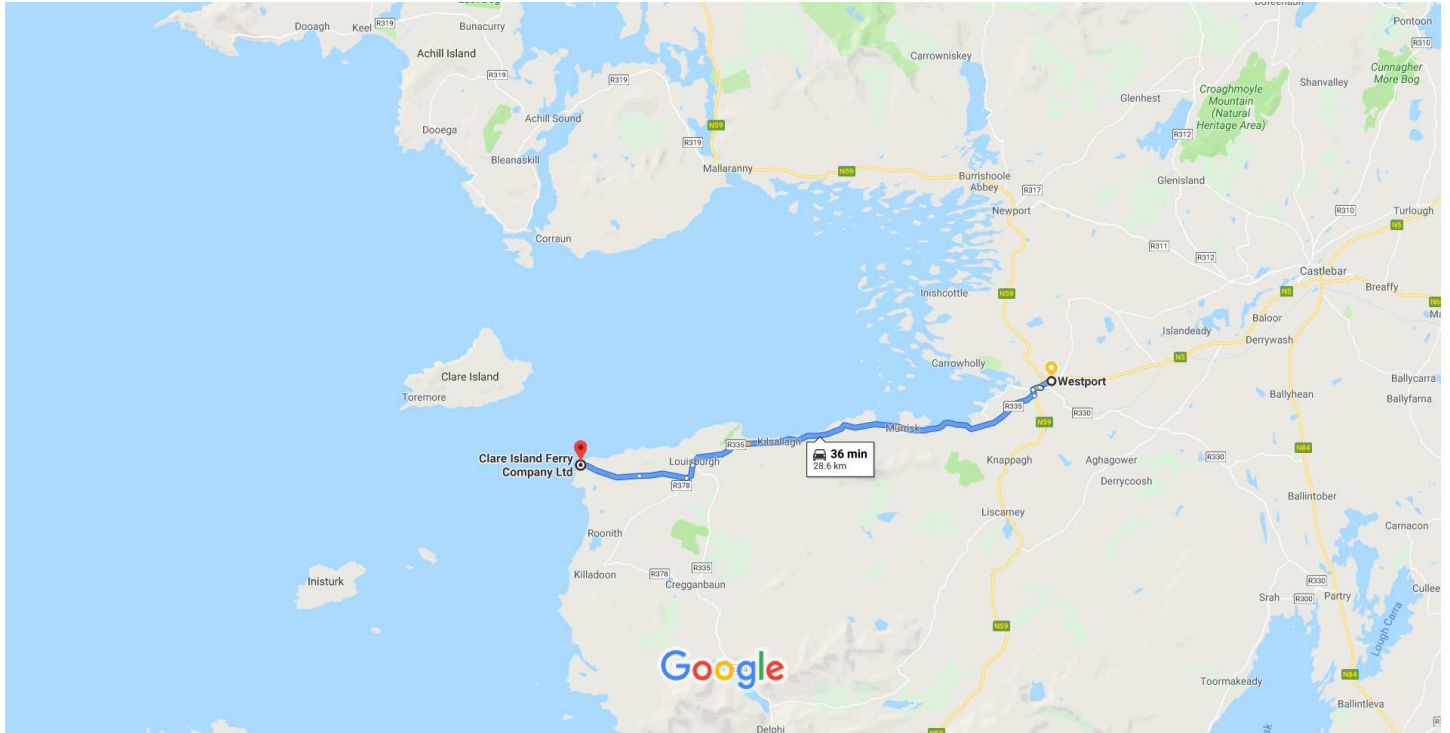

Westport, County Mayo to Clare Island Ferry Company Ltd

Drive 28.6 km, 36 min

Map data ©2019 5 km

Westport

Co. Mayo

Drive along R335

- 25 min (22.6 km)
 - ↑ 1. Head west on Castlebar Rd/N5 toward Father Angelus Park
 - Continue to follow N5
 - 750 m
 - ↘ 2. Slight right onto Shop St/N5/N59
 - 120 m
 - ↙ 3. Slight left onto Peter St/N59
 - Continue to follow N59
 - 400 m
 - ↶ 4. Turn left onto Leenane Rd/N59
 - 350 m
 - ↗ 5. Turn right onto R335
 - 20.1 km
 - ↑ 6. Continue straight onto R378
 - 900 m

Drive to your destination

- 6 min (6.0 km)
 - ↘ 7. Turn right
 - 2.6 km

↑ 8. Continue straight

 Destination will be on the left

3.4 km

Clare Island Ferry Company Ltd

Capnagower, Westport, Co. Mayo

These directions are for planning purposes only. You may find that construction projects, traffic, weather, or other events may cause conditions to differ from the map results, and you should plan your route accordingly. You must obey all signs or notices regarding your route.