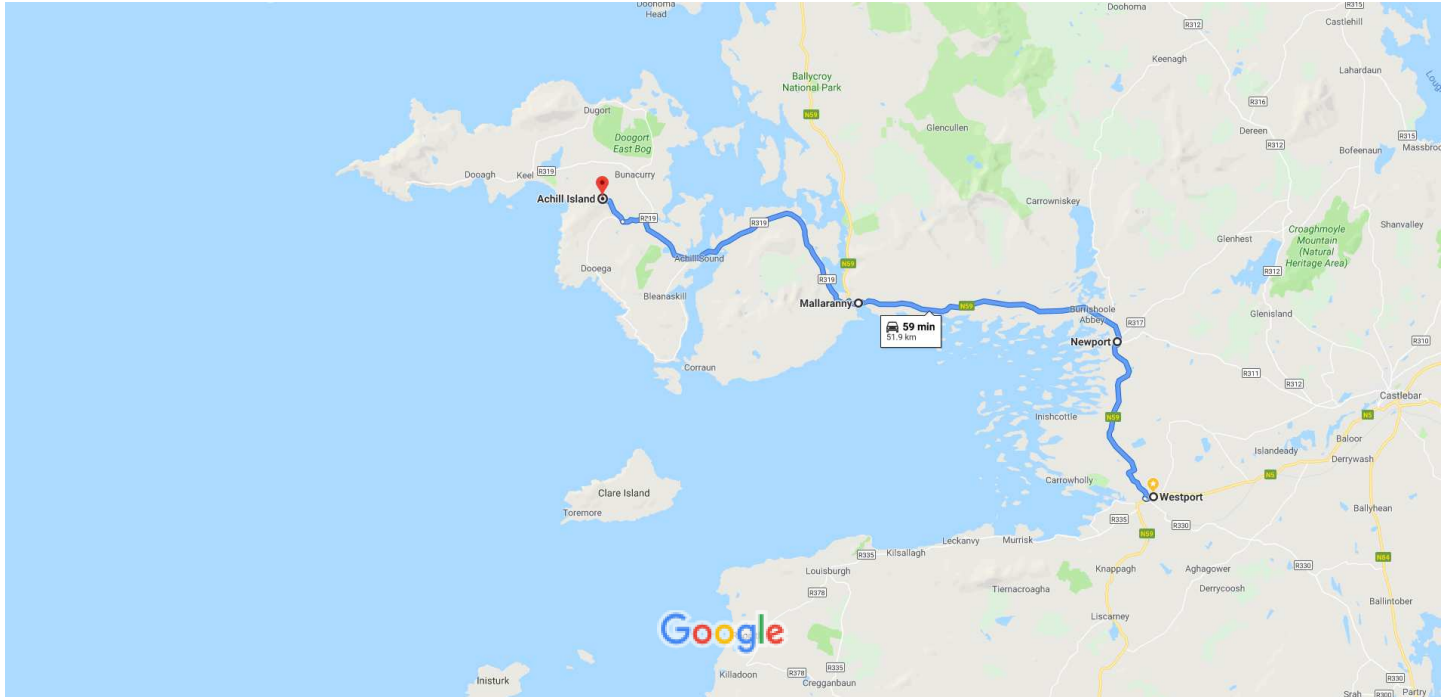

Westport, County Mayo to Achill Island, County Mayo

Drive 51.9 km, 59 min

Map data ©2019 5 km

Westport

Co. Mayo

- ↑ 1. Head west on Castlebar Rd/N5 toward Father Angelus Park
500 m
- 2. Turn right onto N Mall/N5/N59
120 m
- 3. Turn right onto Newport Road/N59
[Continue to follow N59](#)
11.6 km

16 min (12.2 km)

Newport

Co. Mayo

- ↑ 4. Head north on Main St/N59 toward Church Ln
[Continue to follow N59](#)
17.0 km
- 5. Turn right onto Paradise Found
160 m
- ↶ 6. Turn left to stay on Paradise Found
79 m
- ↷ 7. Slight left at The Courtyard
[Restricted usage road](#)
96 m

17 min (17.4 km)

Mallaranny

Co. Mayo

-  **8. Head east toward The Courtyard**
 Restricted usage road

 96 m
-  **9. Slight right onto Paradise Found**

 79 m
-  **10. Turn right to stay on Paradise Found**

 160 m
-  **11. Turn right onto N59**

 700 m
-  **12. Turn left onto R319**

 17.7 km
-  **13. Turn left**

 1.6 km
-  **14. Turn right**
 Destination will be on the right

 2.0 km

26 min (22.3 km)

Achill Island

Co. Mayo

These directions are for planning purposes only. You may find that construction projects, traffic, weather, or other events may cause conditions to differ from the map results, and you should plan your route accordingly. You must obey all signs or notices regarding your route.